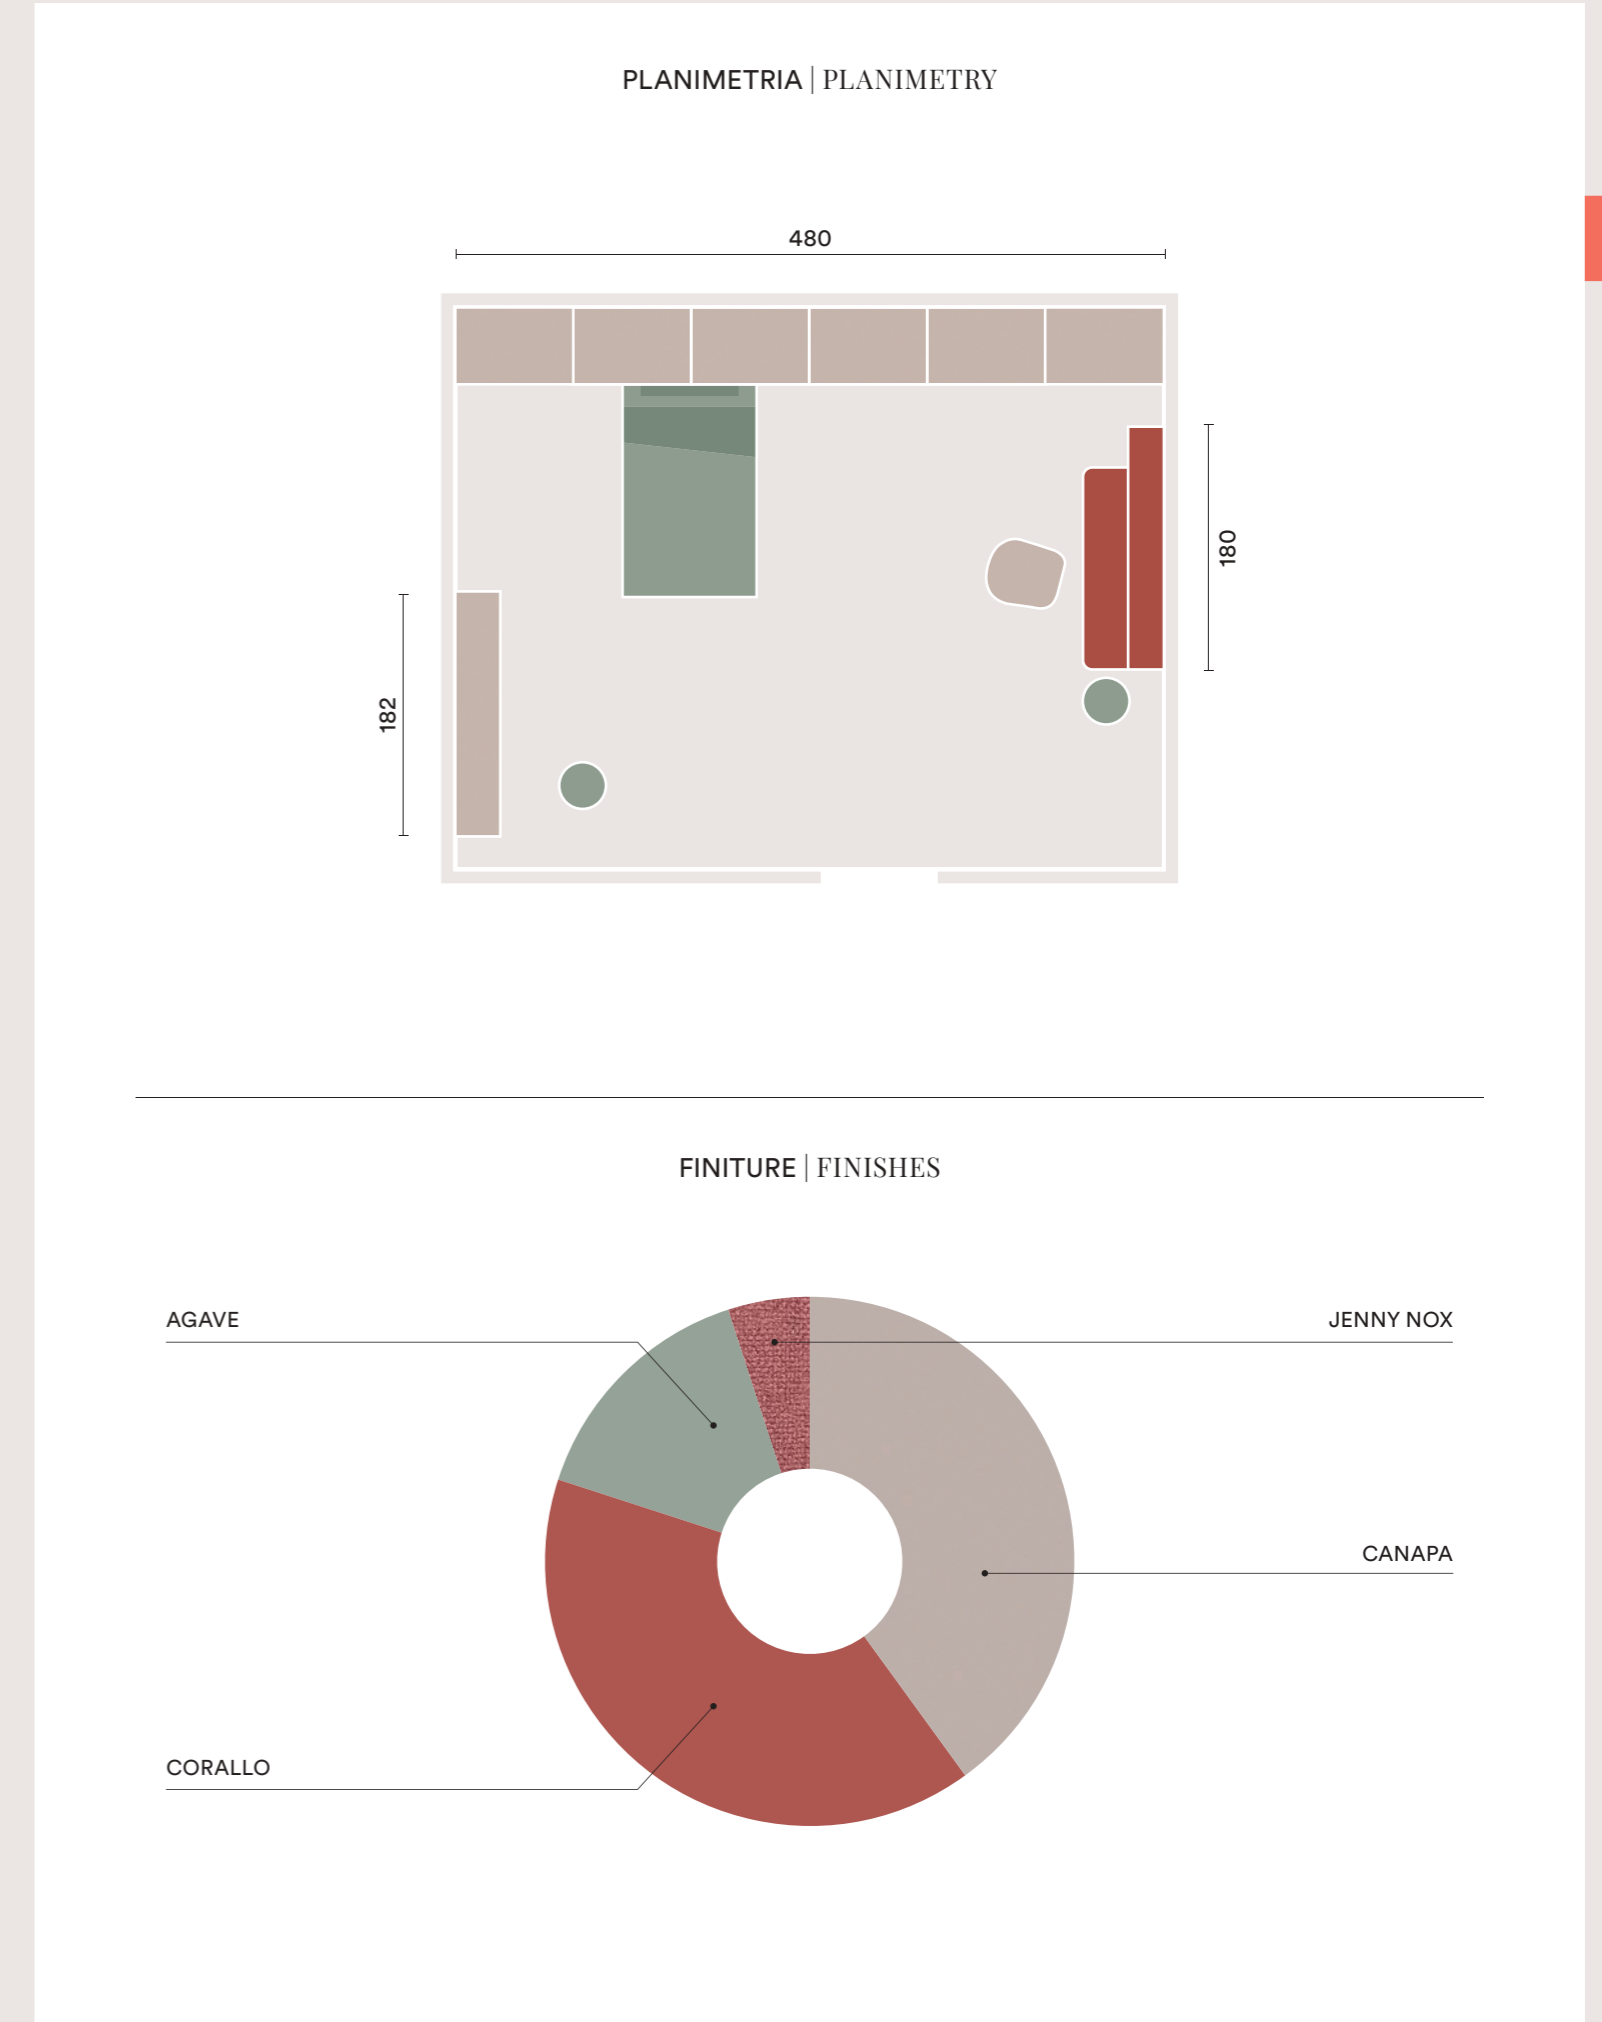

**EN**  
 Wardrobe with **One** swing door and **Pul** handle, **Rialto** overhead wardrobe with oblique cut doors, **Poldo soft** bed with **Marte** bed frame, bedside table with top and **Club** handle, modular elements with **Pul** handle, **Infinity** floor-standing bookshelf with **Comma** divider, shelves th. 2.5 cm with **Grid** and **Circle Stickers**, **Twig** occasional tables, **Poldo** desk with **Hey** support and **Luna** chair.