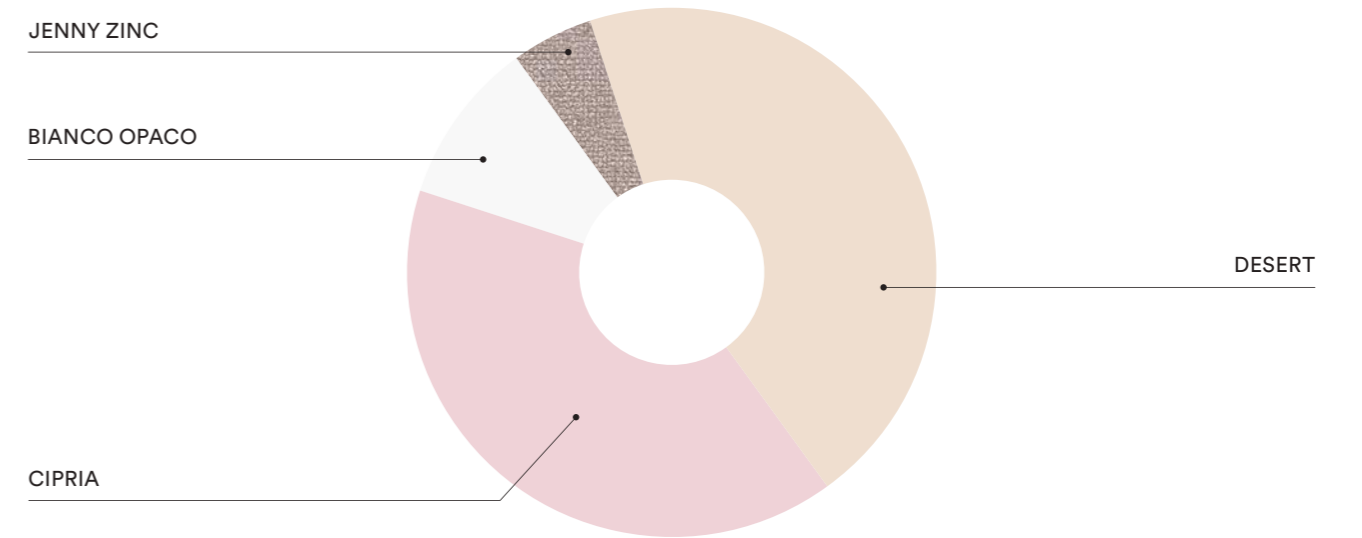

FINITURE | FINISHES