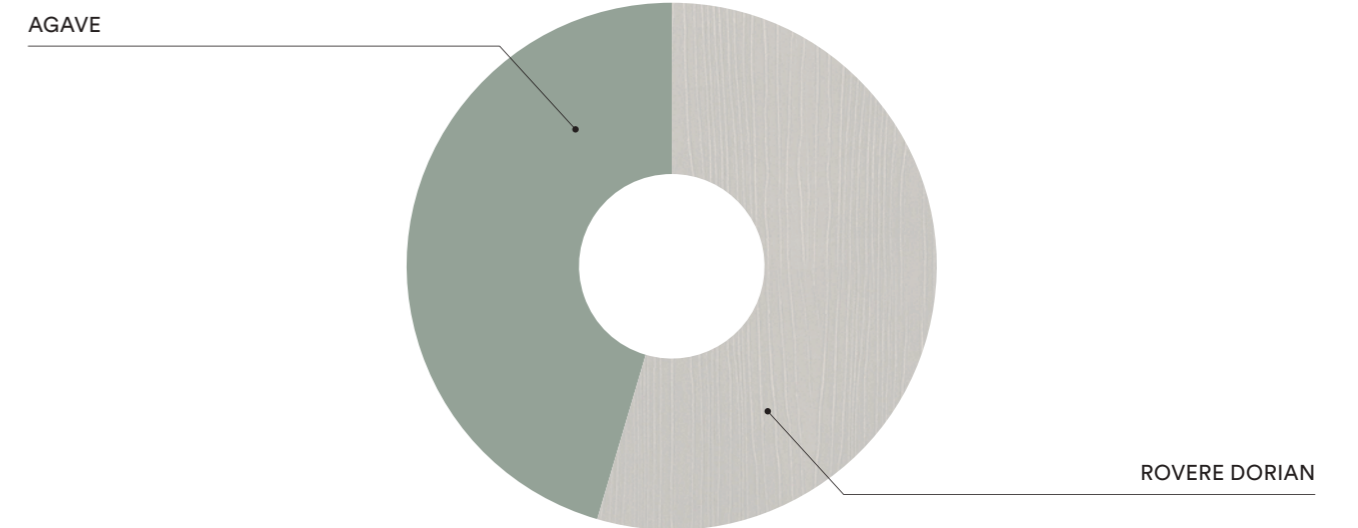

FINITURE | FINISHES