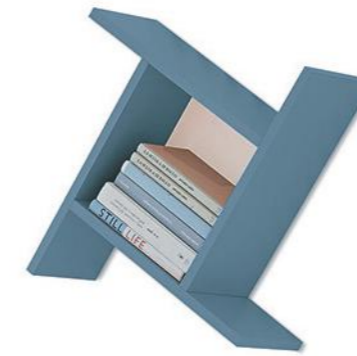

Albatros

Applicabili a muro e a pannello.

Can be mounted on walls or panels.