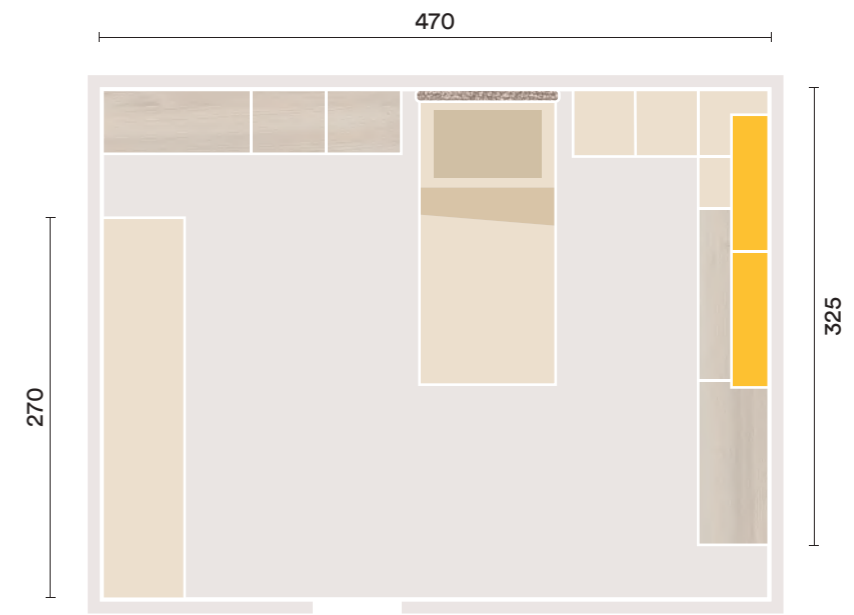

PLANIMETRIA | PLANIMETRY