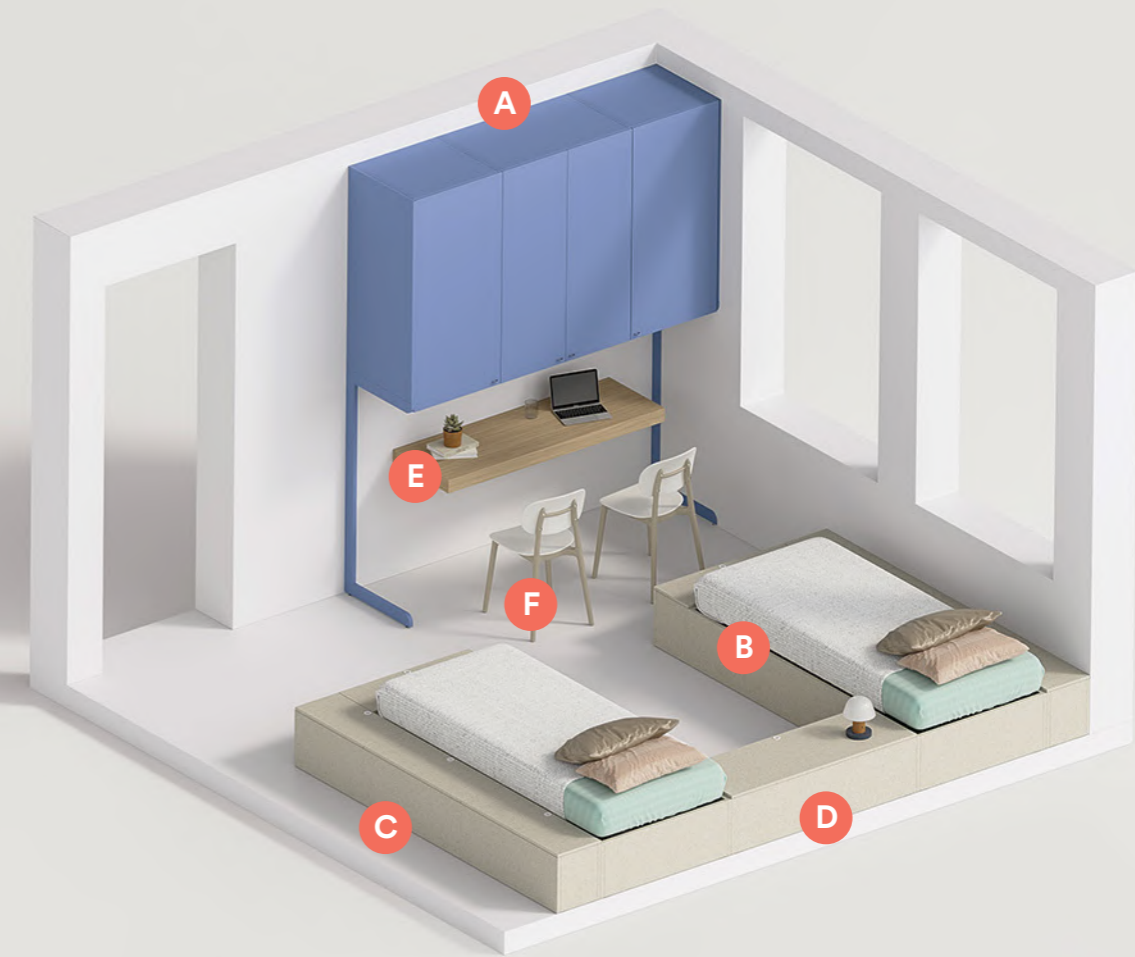

K39.b – 15,5 m²