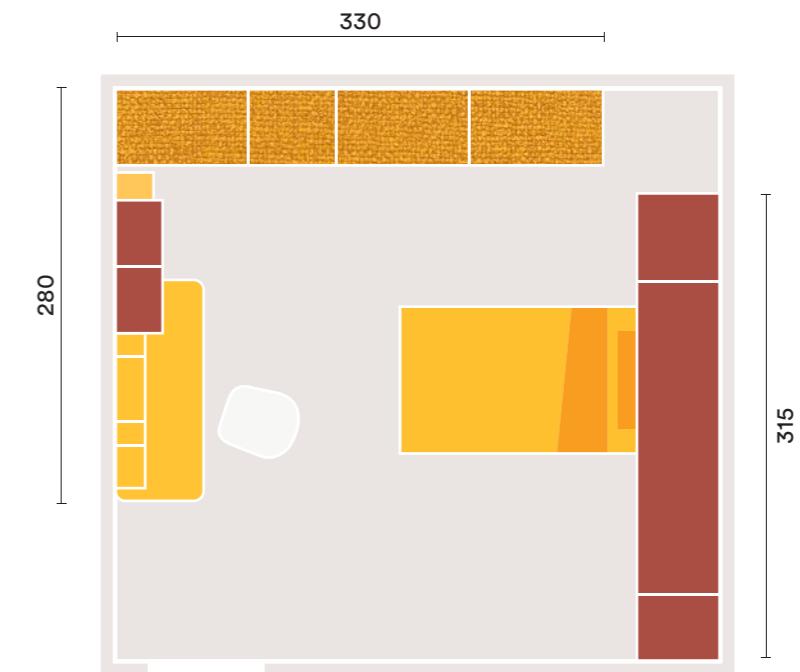

PLANIMETRIA | PLANIMETRY