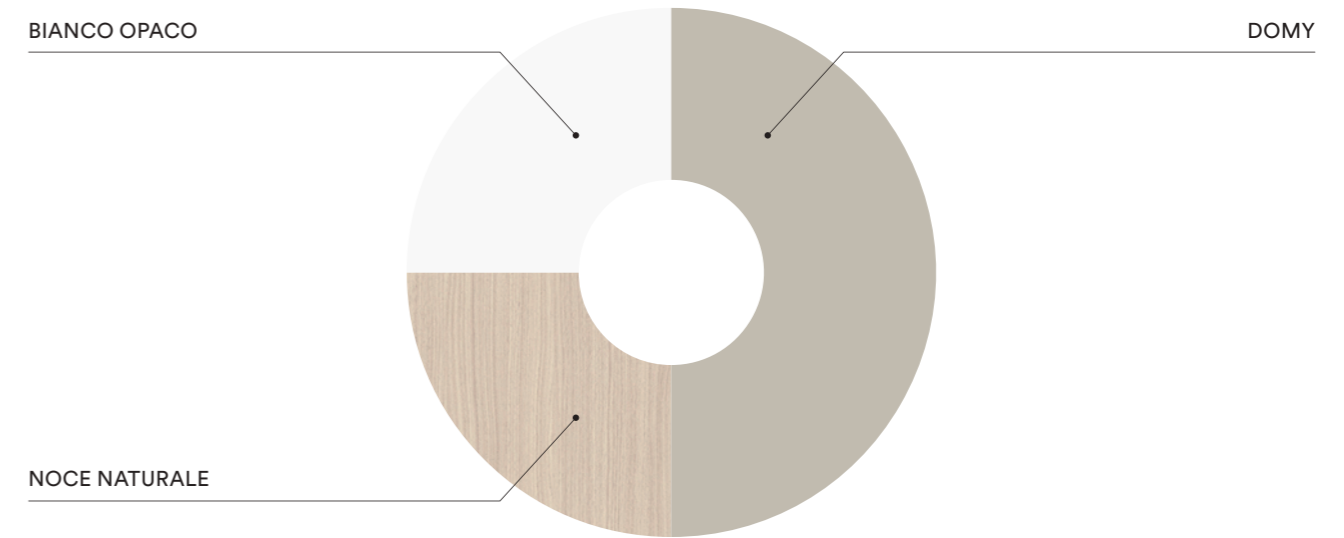

FINITURE | FINISHES