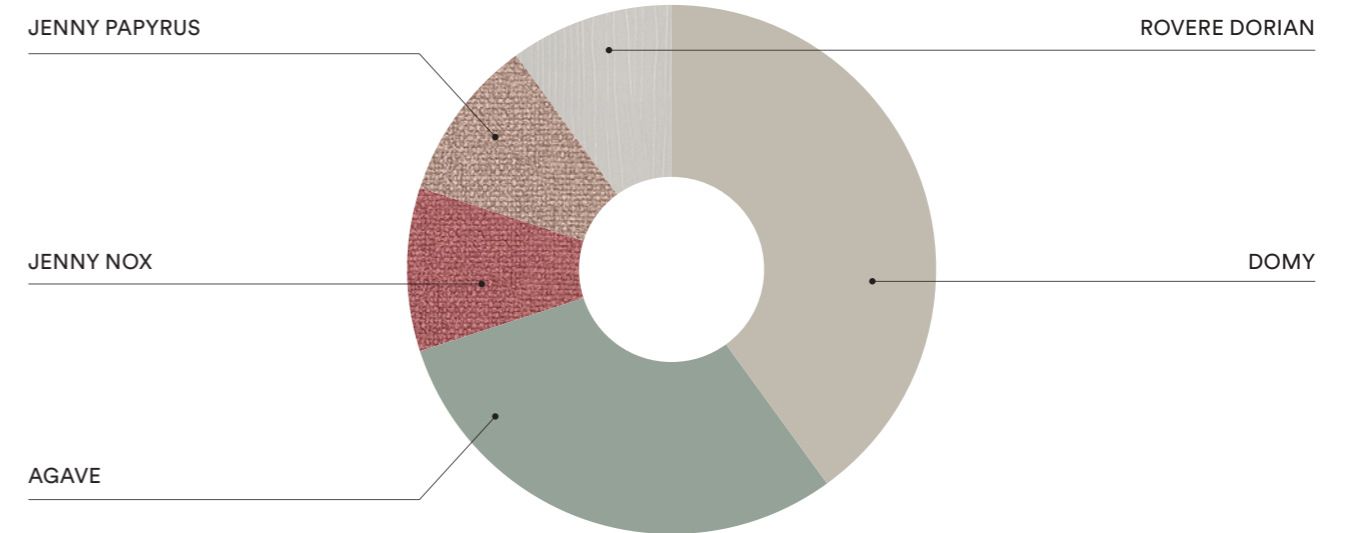

FINITURE | FINISHES