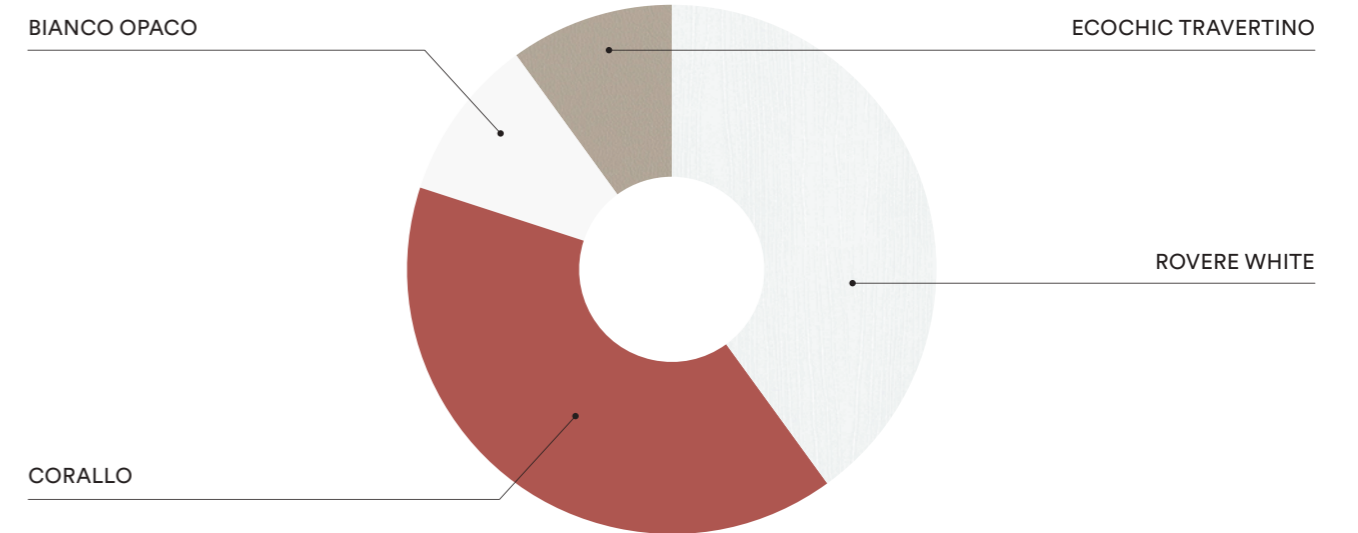

FINITURE | FINISHES