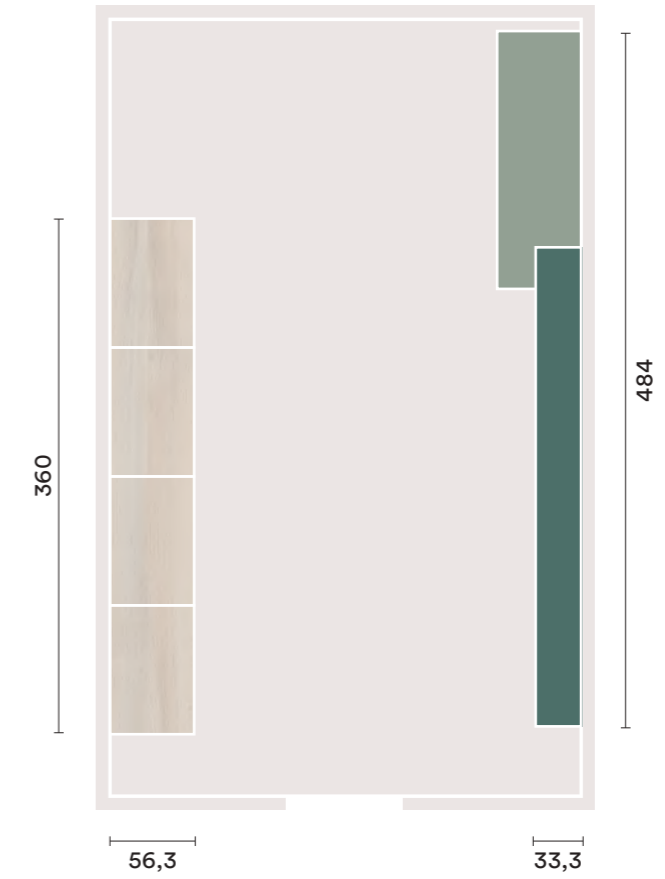

PLANIMETRIA | PLANIMETRY

FINITURE | FINISHES

KENYA FOREST

AGAVE

CILIEGIO BIANCO

VERDE ALPI