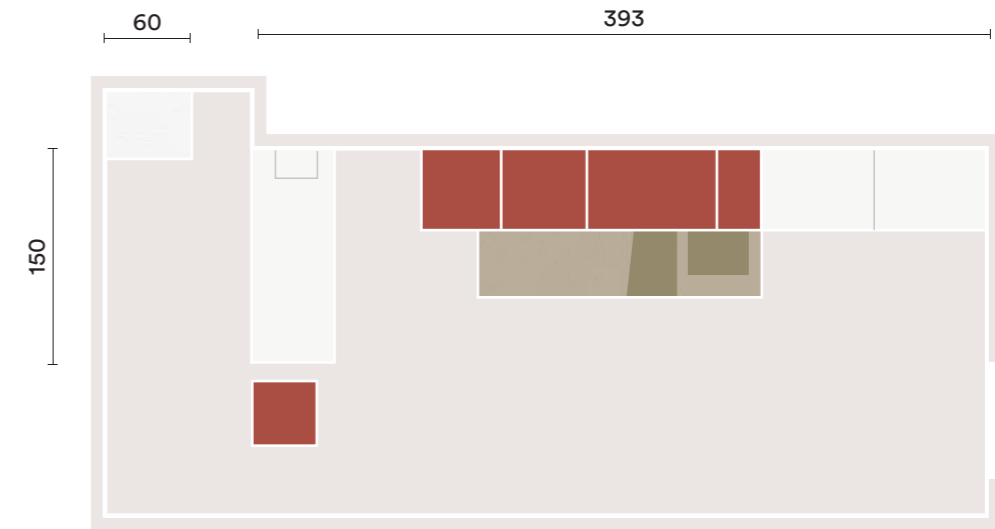

PLANIMETRIA | PLANIMETRY