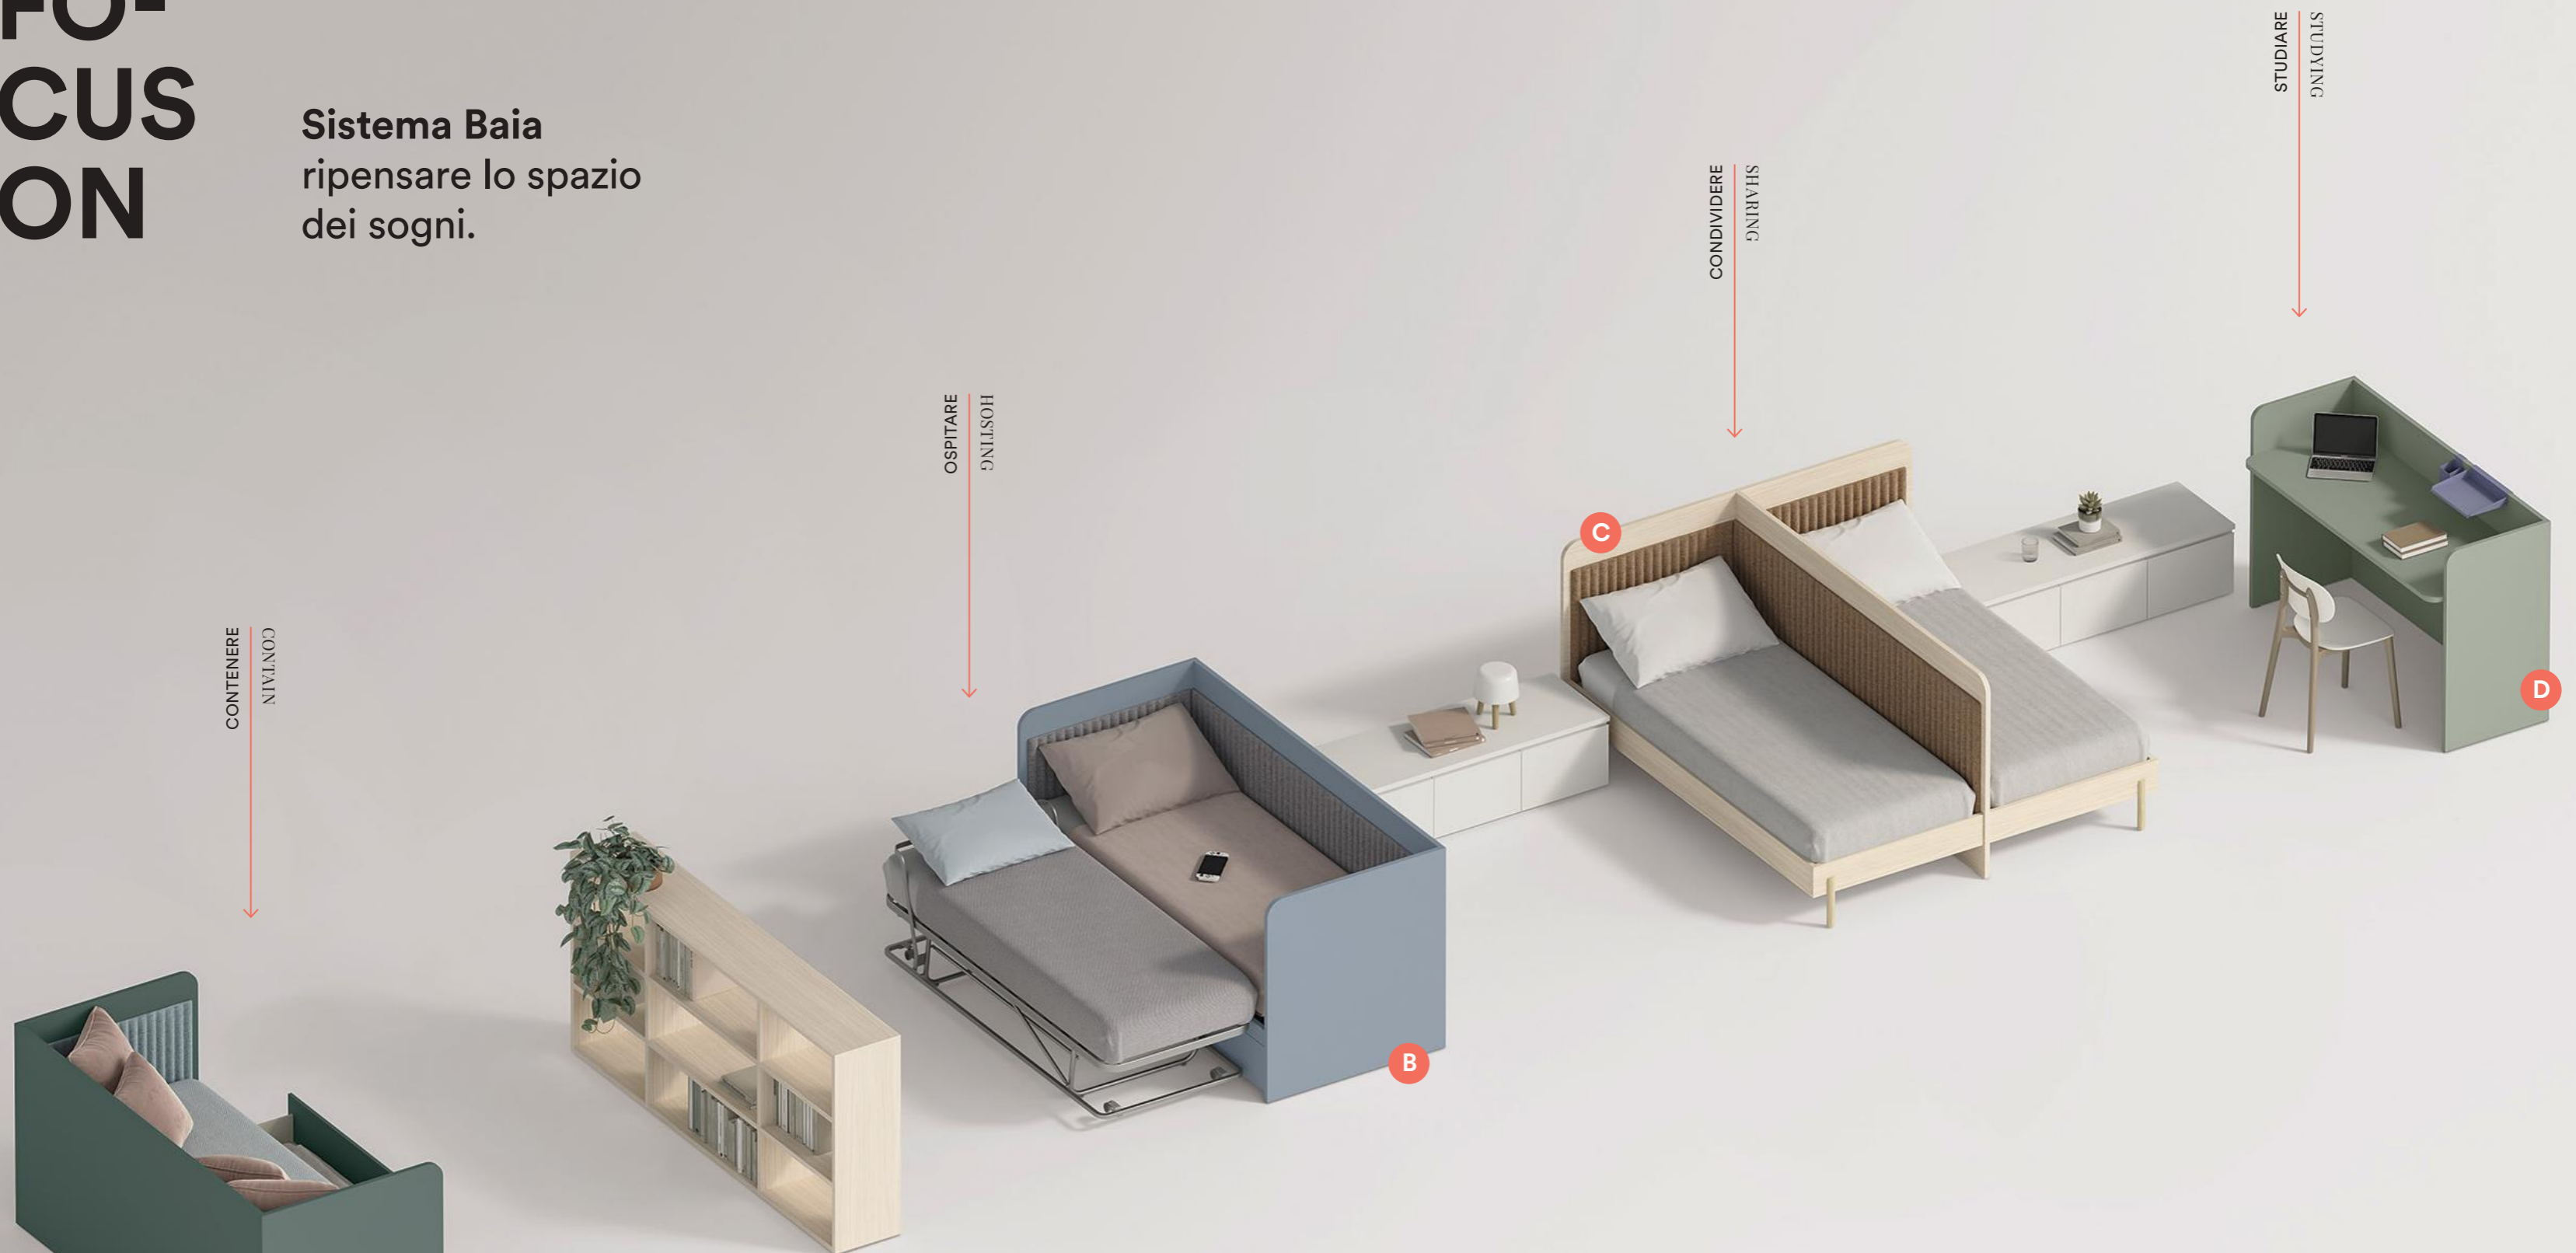

**EN**  
 Wardrobe with **One** swing door  
 and **Ball** knob, floor-standing and  
 corner modular elements with **Ball**  
 knob, **Baia** system bed, **Infinity**  
 bookshelf, **SG101** desk with shaped top  
 and **Hey** supports, **Luna** chair.

PLANIMETRIA | PLANIMETRY

FINITURE | FINISHES

FO-  
CUS  
ON

NEW!

**Sistema Baia**  
ripensare lo spazio  
dei sogni.

CONTENERE  
CONTAINOSPITARE  
HOSTINGCONDIVIDERE  
SHARINGSTUDIARE  
STUDYING

A

B

C

D

**Baia system**  
rethink the space  
of dreams.

- A** divano letto Baia con cassettoni  
L 91,3 P 200 H 99,3 cm
- B** divano letto Baia con seconda rete  
L 91,3 P 200 H 99,3 cm
- C** divano letto Baia con piedi  
L 180 P 202 H 99,3 cm
- D** scrivania Baia con accessori in metallo porta penne e porta carta  
L 150 P 60,8 H 99,3 cm

- A** Baia sofa bed with deep drawers  
W 91.3 D 200 H 99.3 cm
- B** Baia sofa bed with second bed base  
W 91.3 D 200 H 99.3 cm
- C** Baia sofa bed with feet  
W 180 D 202 H 99.3 cm
- D** Baia desk with pen-holder and paper-tray metal accessories  
W 150 D 60.8 H 99.3 cm