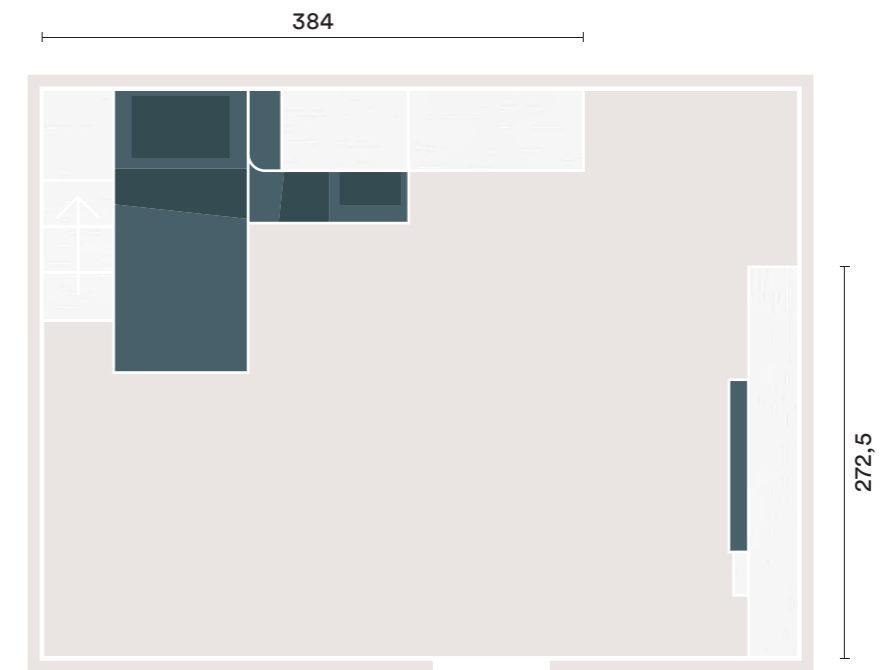

PLANIMETRIA | PLANIMETRY