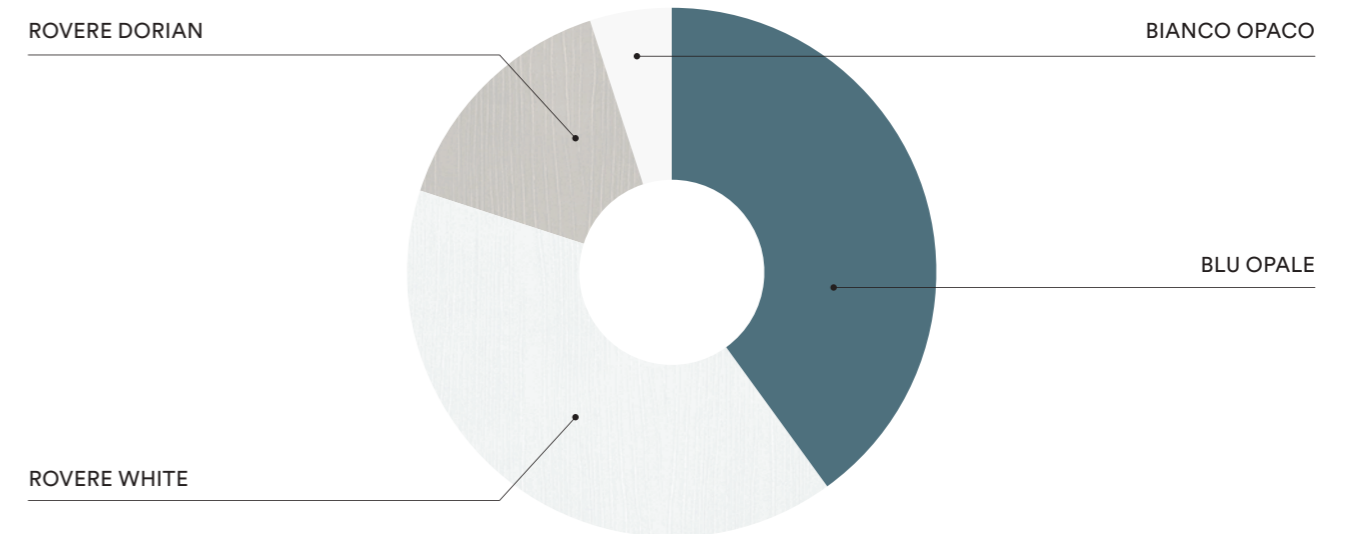

FINITURE | FINISHES