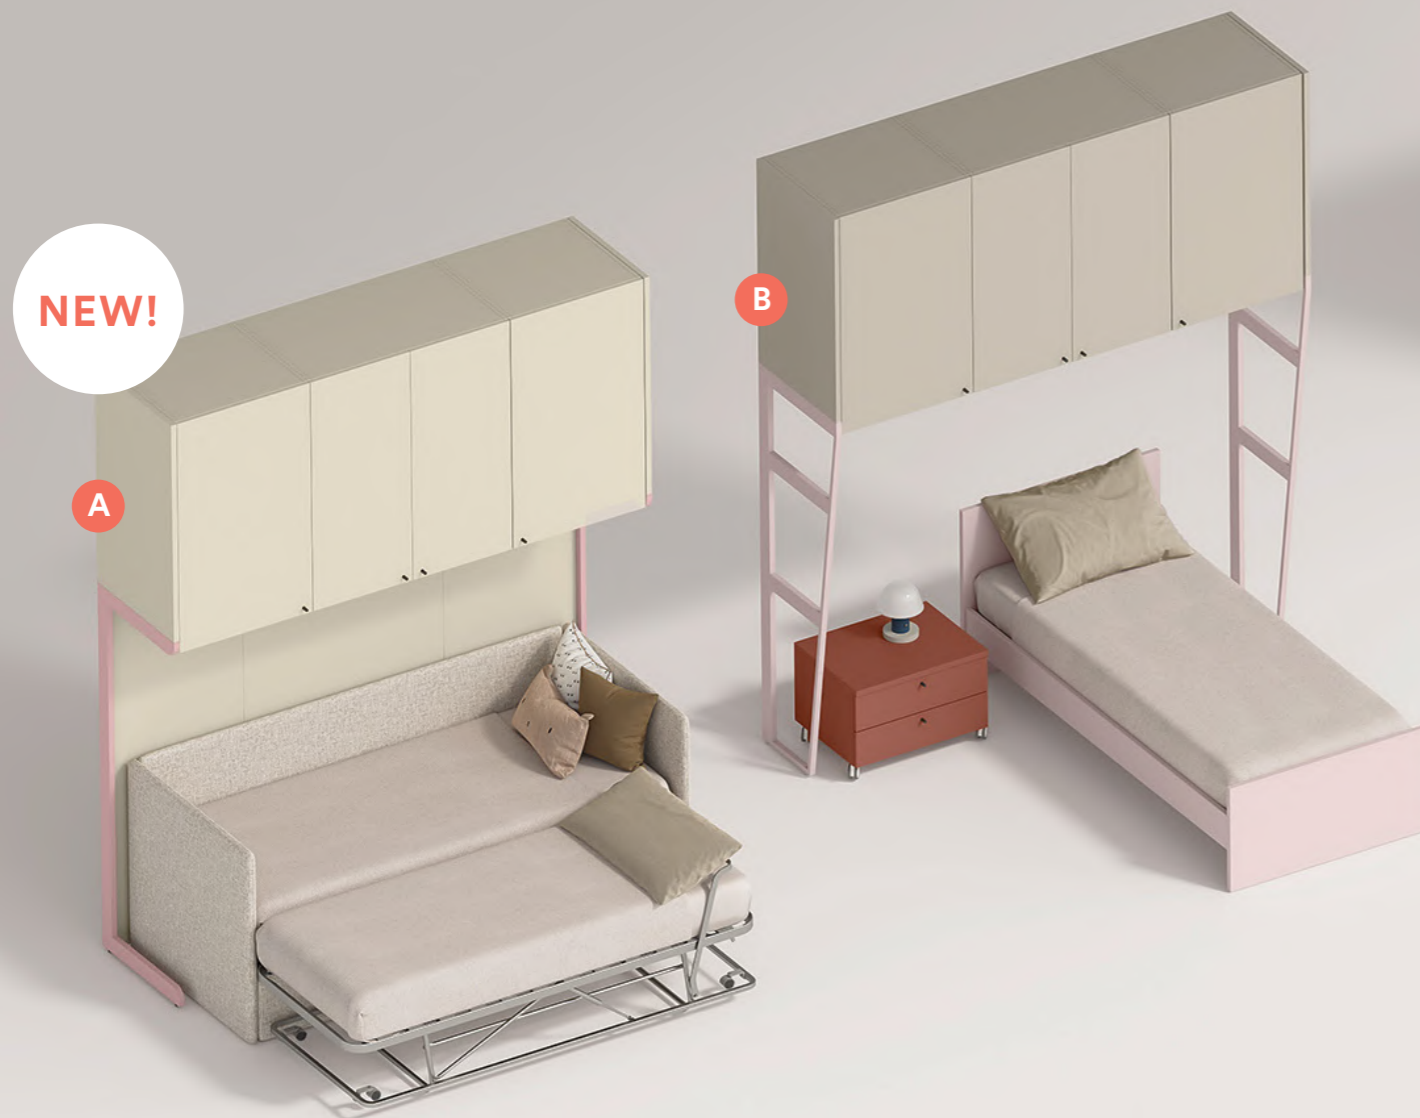

**EN**  
 Wardrobe with **One** swing door and **Set** handle, **Rialto** overhead wardrobe with **Verso** bed with feet in plexiglass, suspended modular elements and wall units with **Set** handle, **Podio** and **Parallel** shelves, **Click** pull-out table desk and **Flo** chair.

# FOCUS ON

Armadio ponte Rialto  
ottimizzare con stile.

Rialto overhead wardrobe  
optimise with style.

- A armadio ponte Rialto con fianco di sostegno con struttura metallica a C
- B armadio ponte Rialto con fianco di sostegno con struttura metallica
- C armadio ponte Rialto con fianco di sostegno in pannello
- D armadio ponte Rialto con fianco di sostegno in pannello e libreria smart

- A Rialto overhead wardrobe with C-shaped metal side support
- B Rialto overhead wardrobe with metal side support
- C Rialto overhead wardrobe with panel side support
- D Rialto overhead wardrobe with panel side support and smart bookshelf