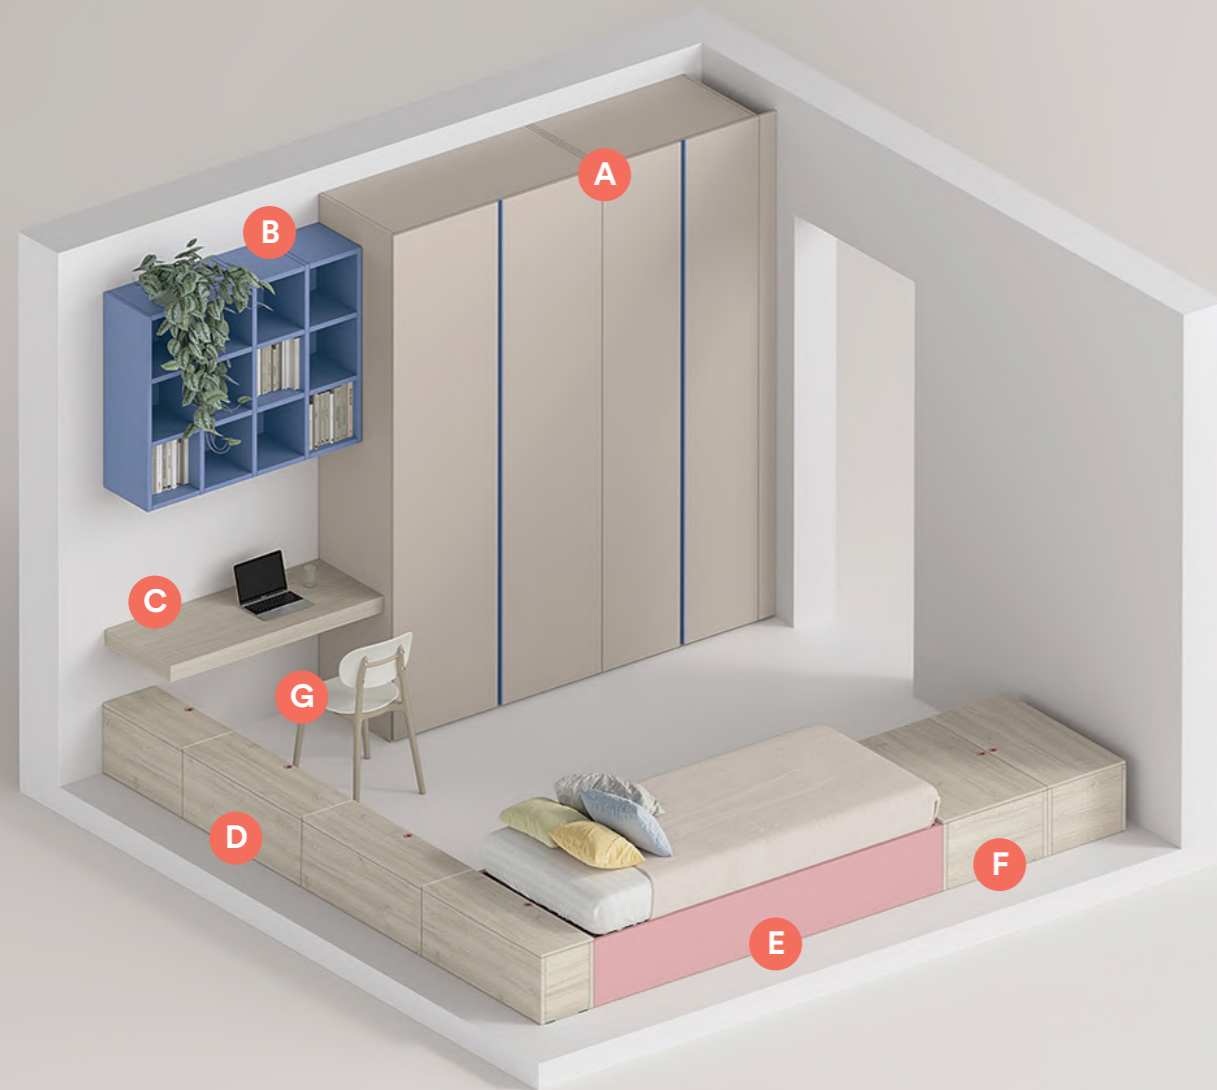

DESIGN & PLAY

- **A** armadio con anta battente Club
  L 210 P 56,3 H 257,6 cm
- **B** libreria Infinity sospesa
  L 122,5 P 33,3 H 98,5 cm
- **C** scrivania Podio
  L 120 P 49 H 8 cm
- **D** 1 modulo contenitore sistema Flotta
  L 60 P 30 H 35,8 cm
  3 moduli contenitore sistema Flotta
  L 90 P 30 H 35,8 cm
- **E** 1 letto contenitore sistema Flotta
  L 200 P 87,8 H 34 cm
- **F** 1 modulo contenitore sistema Flotta
  L 90 P 45 H 35,8 cm
  1 modulo contenitore sistema Flotta
  L 90 P 60 H 35,8 cm
- **G** sedia Nice

- **A** wardrobe with Club swing door
  W 210 D 56,3 H 257,6 cm
- **B** Infinity suspended bookshelf
  W 122,5 D 33,3 H 98,5 cm
- **C** Podio desk
  W 120 D 49 H 8 cm
- **D** 1 Flotta system storage module
  W 60 D 30 H 35,8 cm
  3 Flotta system storage modules
  W 90 D 30 H 35,8 cm
- **E** 1 Flotta system storage bed
  W 200 D 87,8 H 34 cm
- **F** 1 Flotta system storage module
  W 90 D 45 H 35,8 cm
  1 Flotta system storage module
  W 90 D 60 H 35,8 cm
- **G** Nice chair

K01 – 11,5 m²

- **A** armadio con anta battente Club
  L 255 P 56,3 H 257,6 cm
- **B** libreria Infinity sospesa
  L 122,5 P 33,3 H 98,5 cm
- **C** scrivania Podio
  L 120 P 49 H 8 cm
- **D** 1 modulo contenitore sistema Flotta
  L 87,8 P 45 H 35,8 cm
  2 moduli contenitore sistema Flotta
  L 85 P 30 H 35,8 cm
  1 modulo contenitore sistema Flotta
  L 75 P 30 H 35,8 cm
- **E** 1 letto contenitore sistema Flotta
  L 200 P 87,8 H 34 cm
- **F** sedia Nice

- **A** wardrobe with Club swing door
  W 255 D 56,3 H 257,6 cm
- **B** Infinity suspended bookshelf
  W 122,5 D 33,3 H 98,5 cm
- **C** Podio desk
  W 120 D 49 H 8 cm
- **D** 1 Flotta system storage module
  W 87,8 D 45 H 35,8 cm
  2 Flotta system storage modules
  W 85 D 30 H 35,8 cm
  1 Flotta system storage module
  W 75 D 30 H 35,8 cm
- **E** 1 Flotta system storage bed
  W 200 D 87,8 H 34 cm
- **F** Nice chair