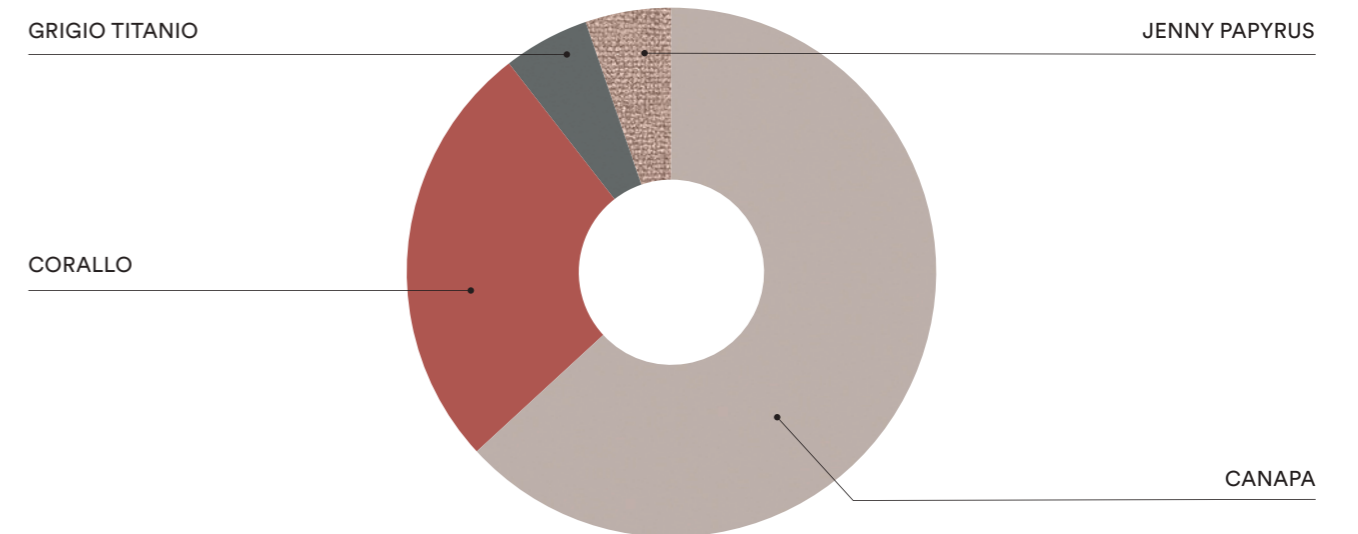

FINITURE | FINISHES