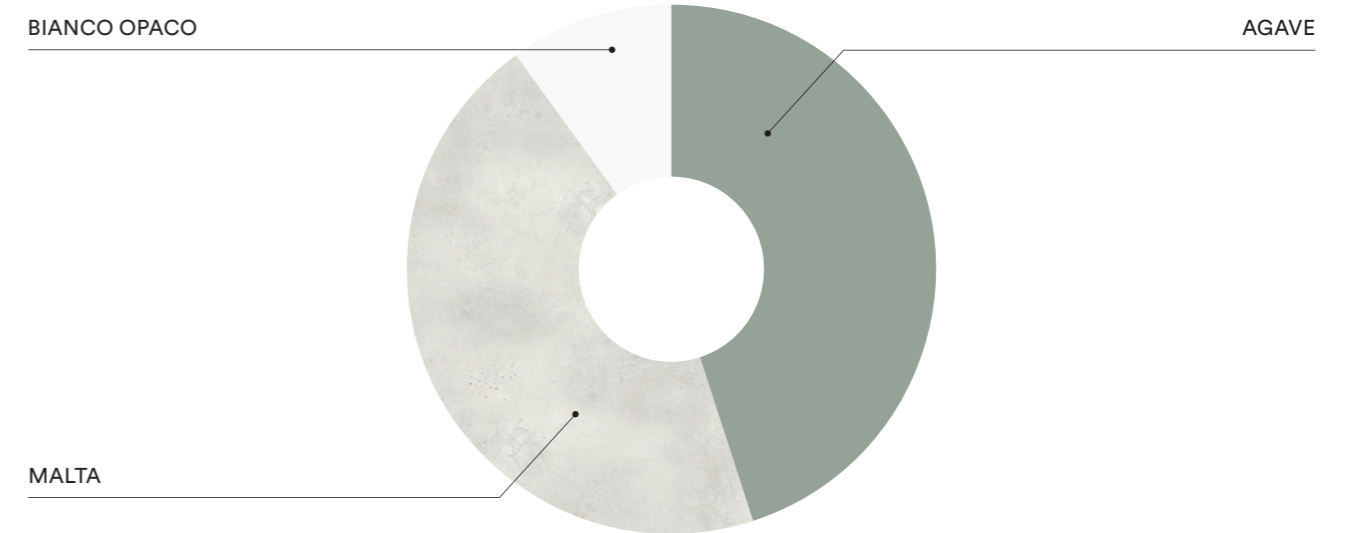

FINITURE | FINISHES