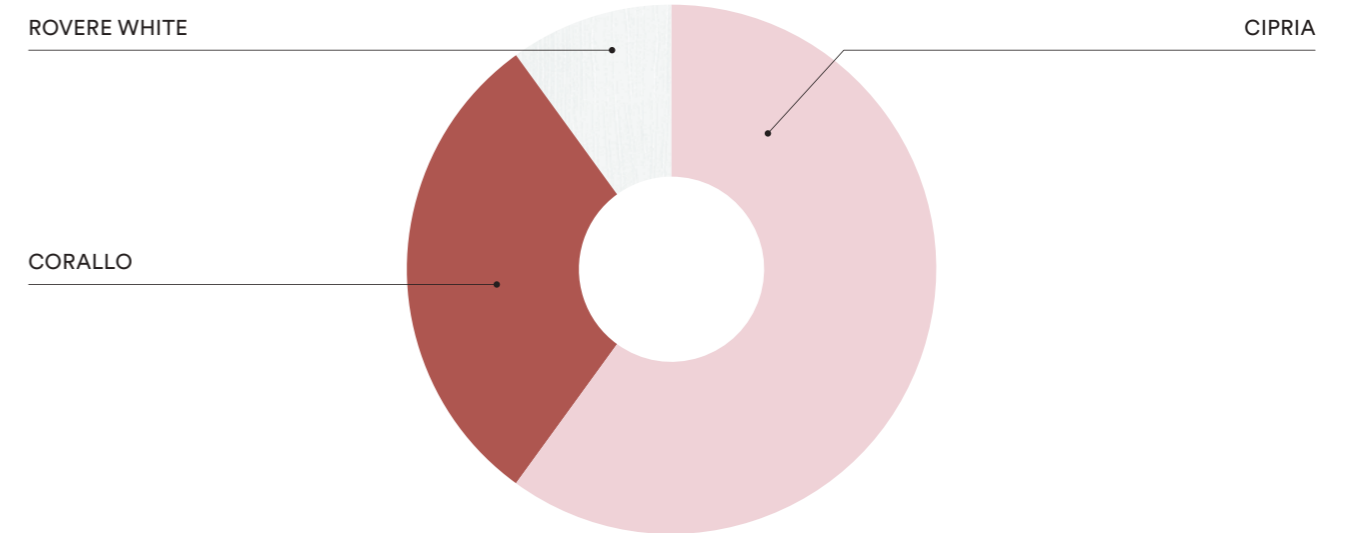

FINITURE | FINISHES