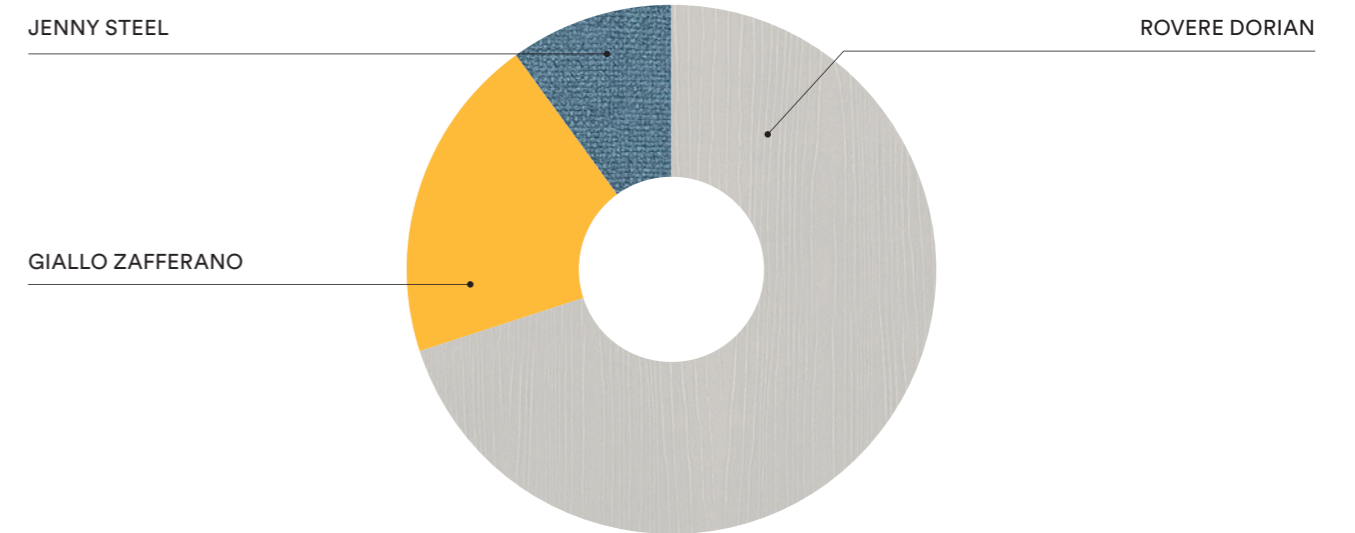

FINITURE | FINISHES