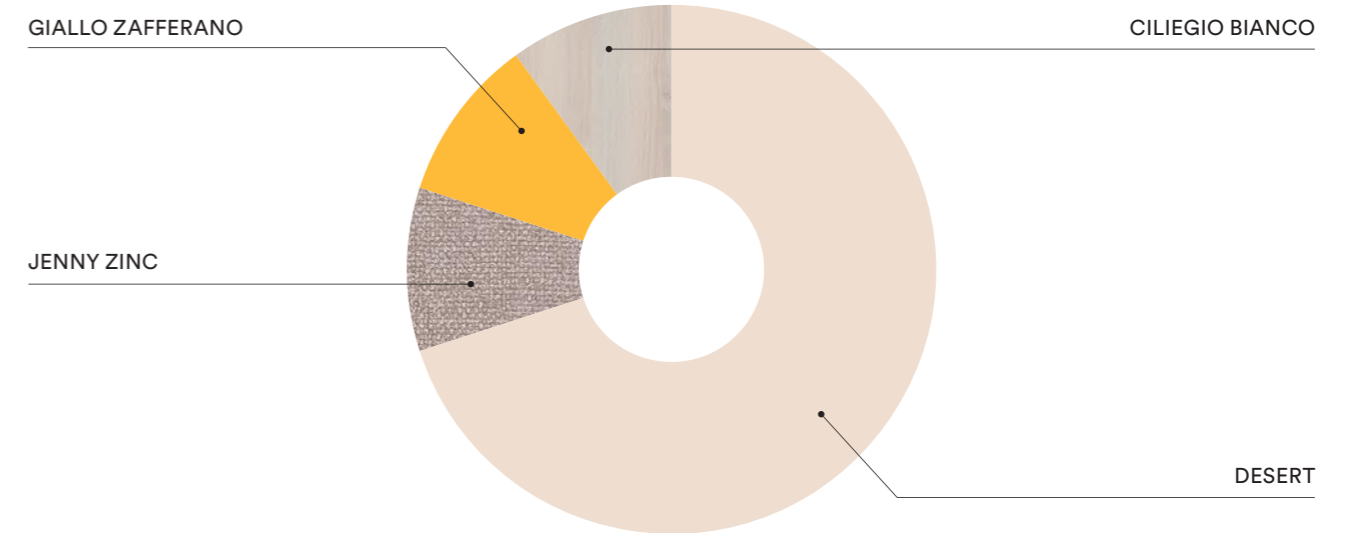

FINITURE | FINISHES