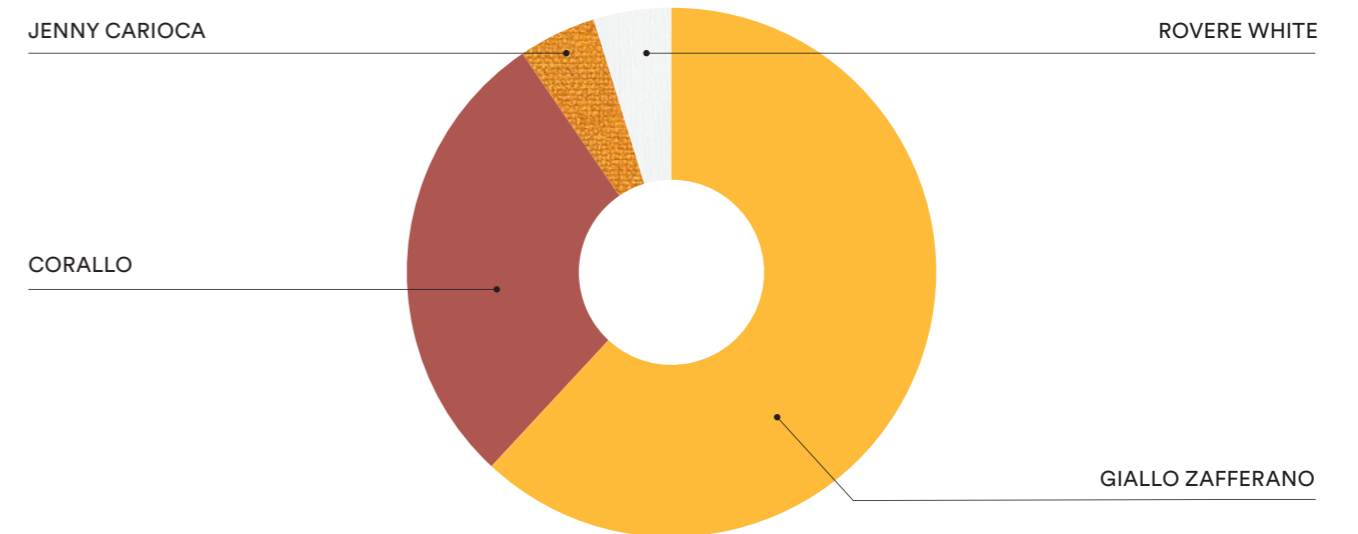

FINITURE | FINISHES