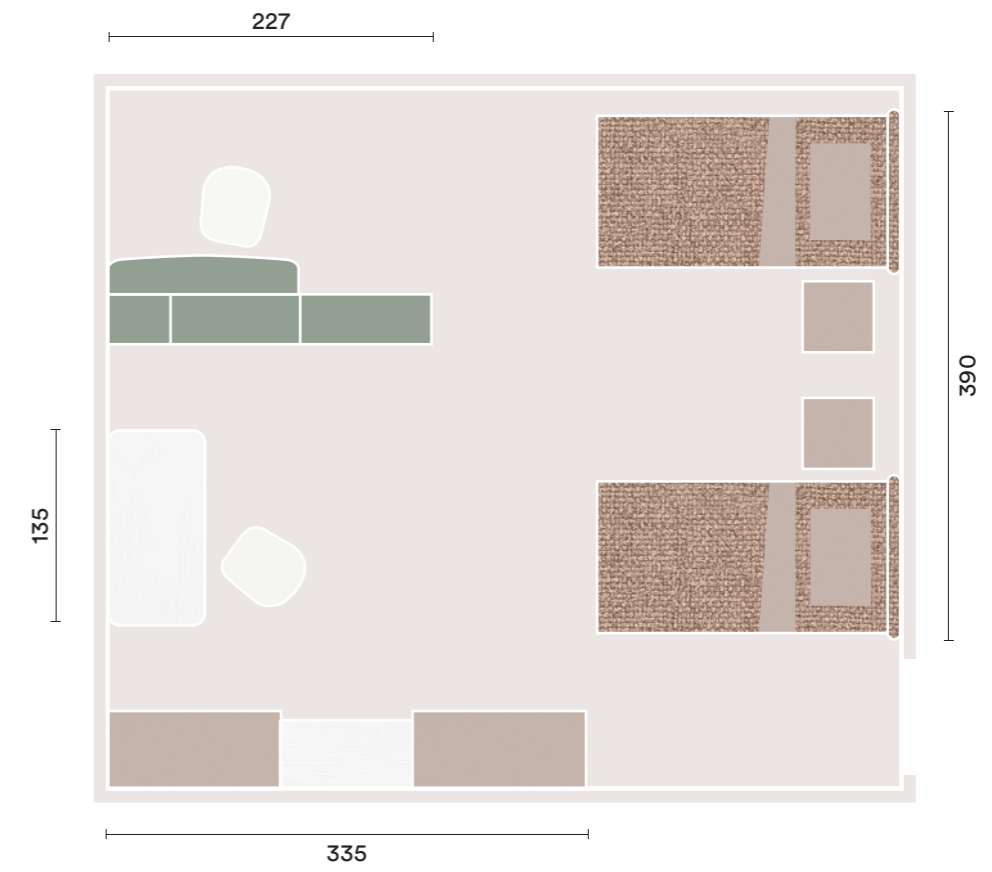

PLANIMETRIA | PLANIMETRY