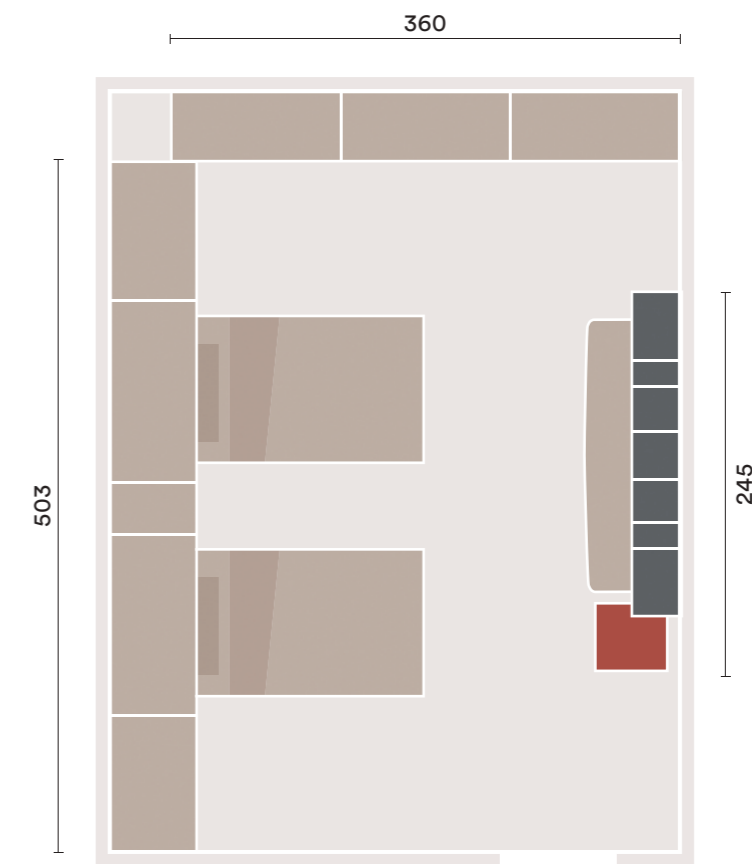

PLANIMETRIA | PLANIMETRY