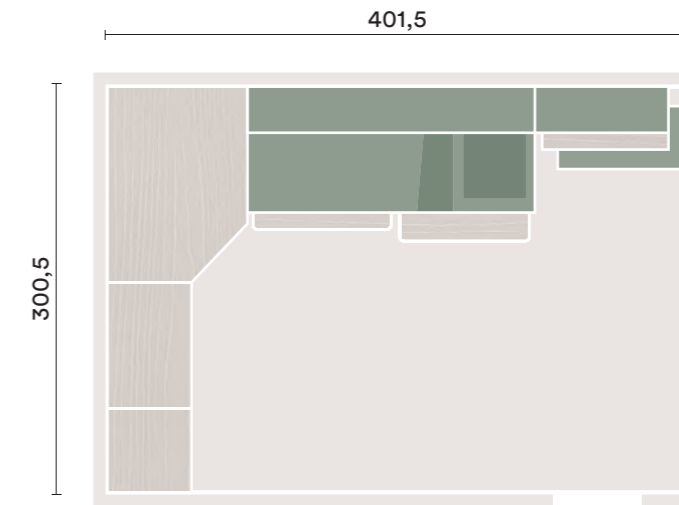

PLANIMETRIA | PLANIMETRY