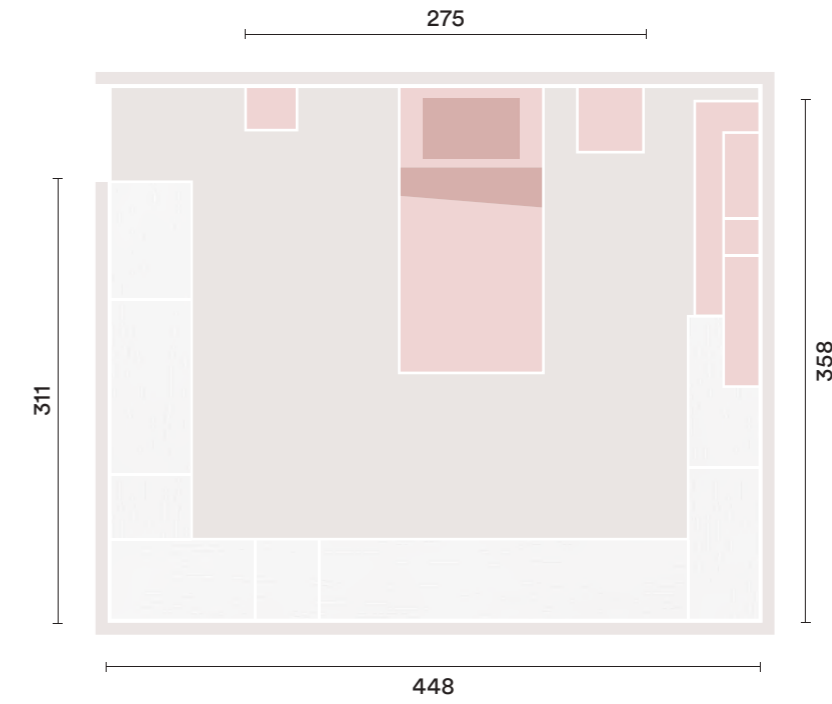

PLANIMETRIA | PLANIMETRY