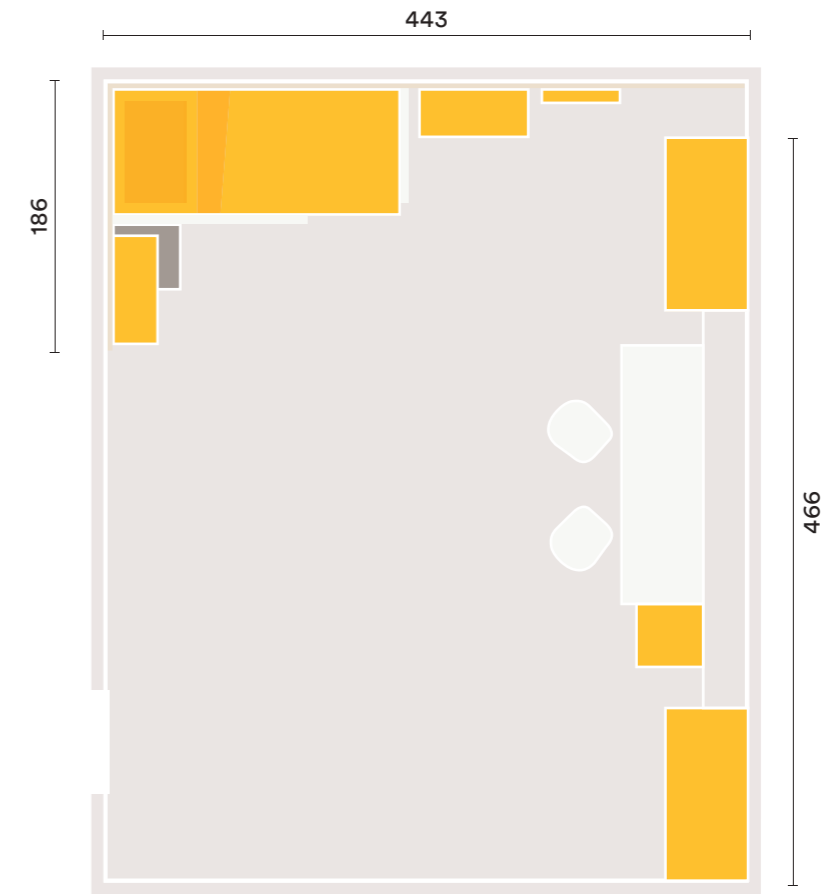

PLANIMETRIA | PLANIMETRY