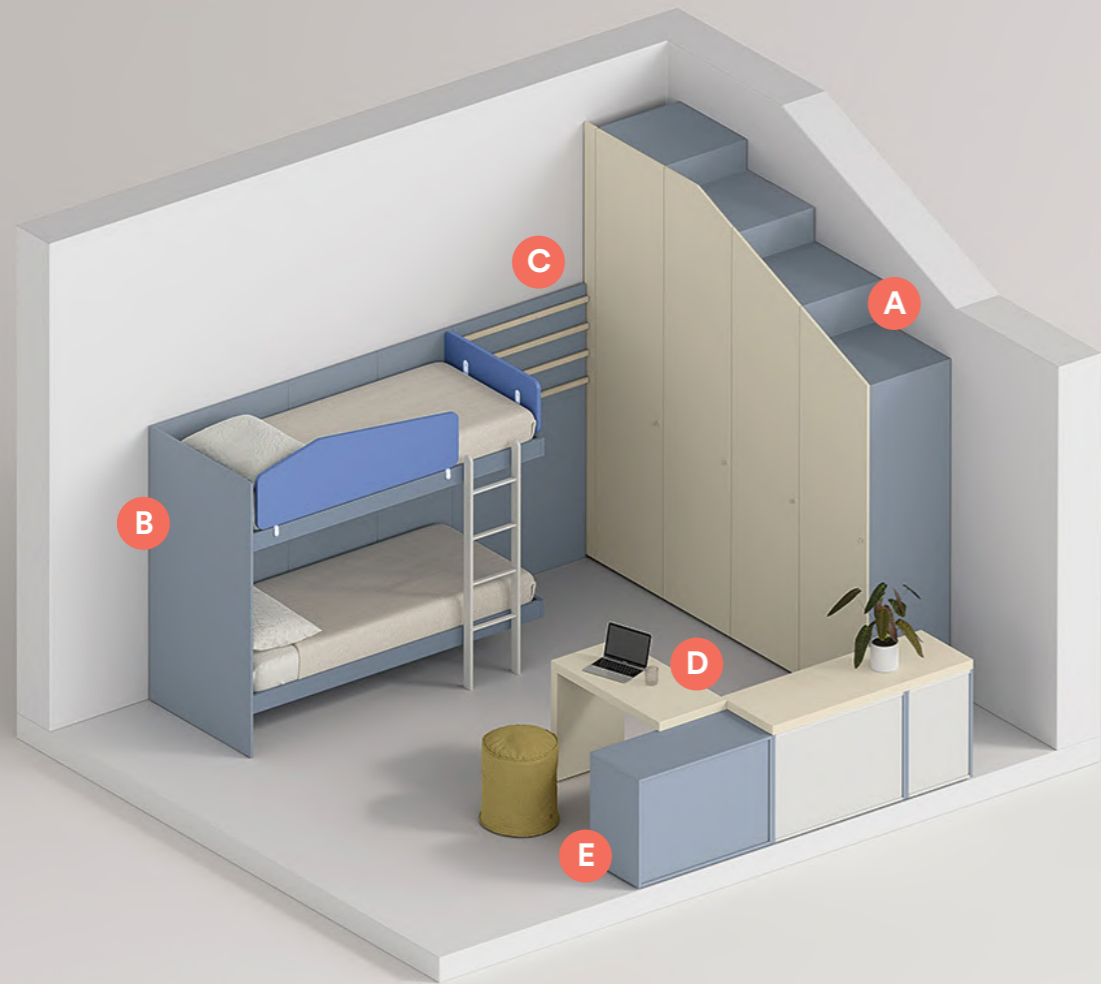

### The mansard.

Come on, let's go up!  
A bedroom for two in the attic  
is an enticing magical realm.  
The most creative tricks?  
The pitched roof cut wardrobe,  
the module element that  
transforms into a desk  
and the ever-present bunk bed.

- A** wardrobe with One swing door and pitched roof cut  
W 240 D 56.3 H 257.6 cm
- B** Oslo bunk bed  
W 203.1 D 95.8 H 174.8
- C** Pepita panelling system  
W 90 D 2.6 H 160 cm
- D** Round desk with swivel top and side th 5.5 cm  
W 95.8 D 45.6 H 72 cm
- E** floor-standing modular elements  
L 90 W 45 D 45.6 H 72 cm